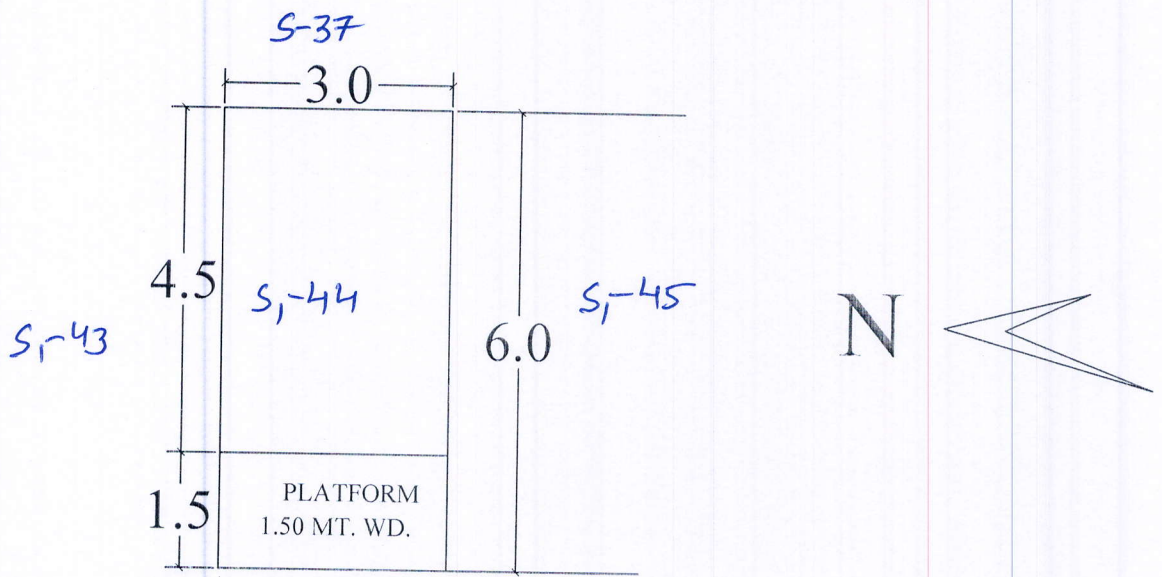

OFFICE OF THE SR. REGIONAL MANAGER
RIICO EPIP SITAPURA JAIPUR

SITE PLAN OF PLOT NO. S1-44 AT INDUSTRIAL AREA
SITAPURA, JAIPUR.

ALLOTTEE M/S

USE OF PLOT - SHOP (COMMERCIAL)

SCALE 1 Cm = 1.0 Mt.

AREA 18.00 Sq.Mt.

PARKING 5.5 MT. WIDE

ROAD 12.0 MT. WIDE

PL. ASSTT.

Handwritten signature

ARM

LESSEE