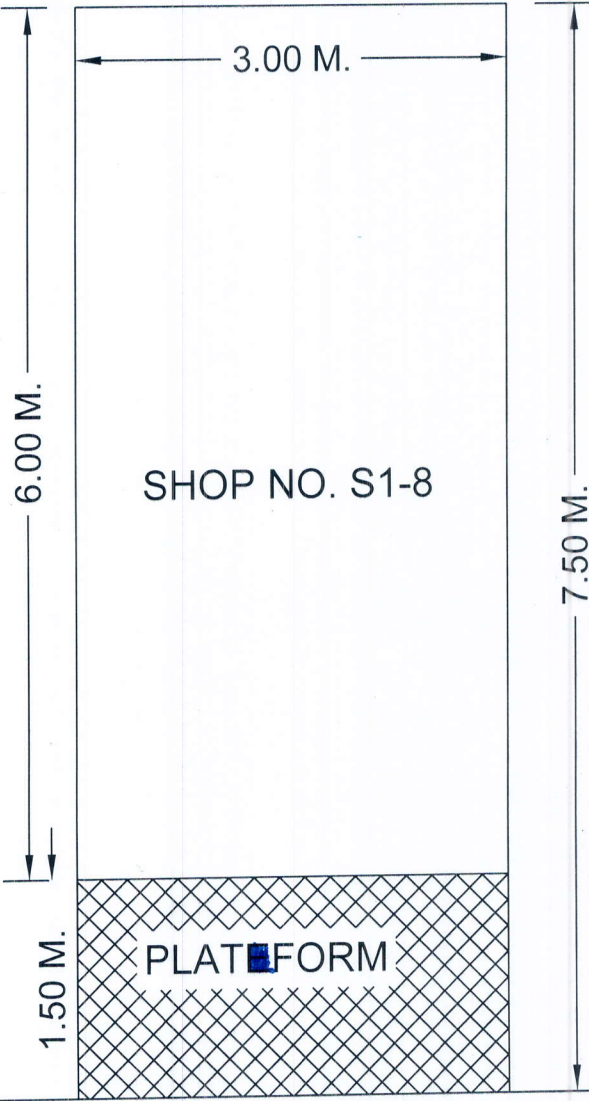

OFFICE OF THE SR. DEPUTY GENERAL MANAGER RIICO LTD. BHILWARA

SITE PLAN OF SHOP NO. S1-8 AT INDUSTRIAL AREA BILIYA EXTENSION  
BHILWARA.

(NOT TO SCALE)

PARK

PLOT AREA = 22.50 SQM  
SHOP AREA = 18.00 SQM

SHOP NO. S1-7

SHOP NO. S1-8

SHOP NO. S1-9

PLATFORM

PATH 5M. WIDE

ROAD 12.00 M. WIDE

ASE

  
ARM

  
Sr. Dy. Gen. Manager