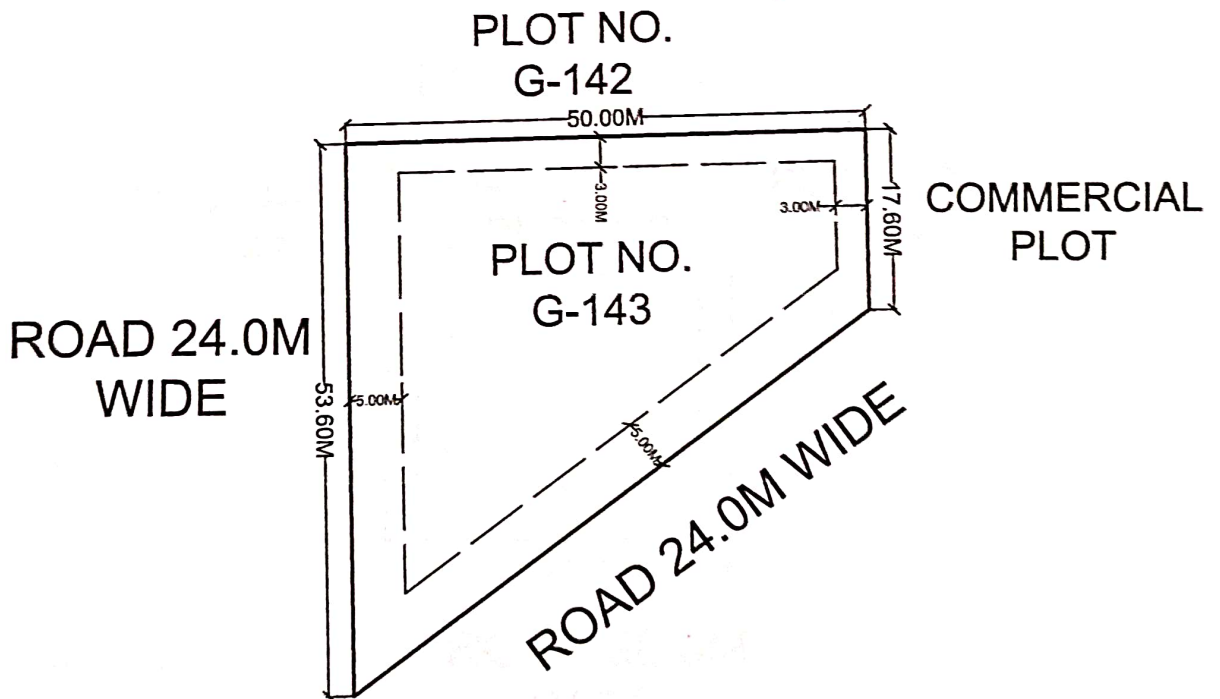

# RIICO KISHANGARH

SITE PLAN OF PLOT NO. G-143 SITUATED AT INDUSTRIAL AREA KODHA,  
KISHANGARH

SCALE = NTS

AREA OF PLOT = 1780.00 SQ M.

  
D/MAN

  
ASE

  
ARM

  
UNIT HEAD