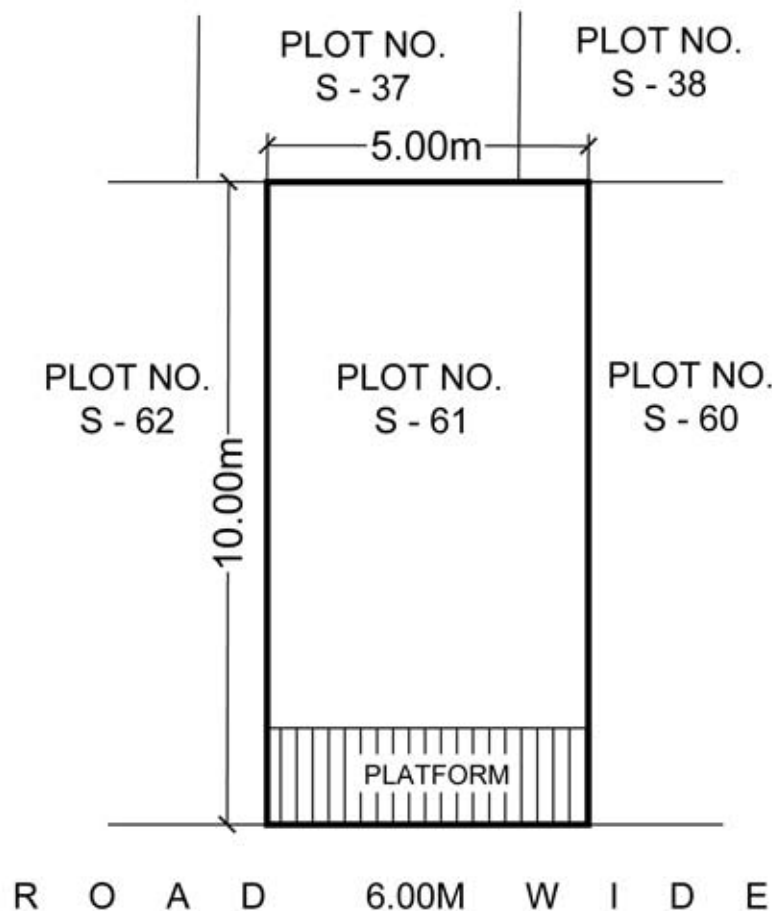

SITE PLAN OF SHOP PLOT NO. S - 61 COMMERCIAL
COMPLEX AT INDUSTRIAL AREA BHAMASHAH
KALADWAS DISTT.UDAIPUR (RAJ)

SCALE :- 1CM = 1.00M

PLOT AREA :- 50.00SQM

SHOP AREA :- 42.50SQM

[Signature]

DRAUGHTSMAN

[Signature]